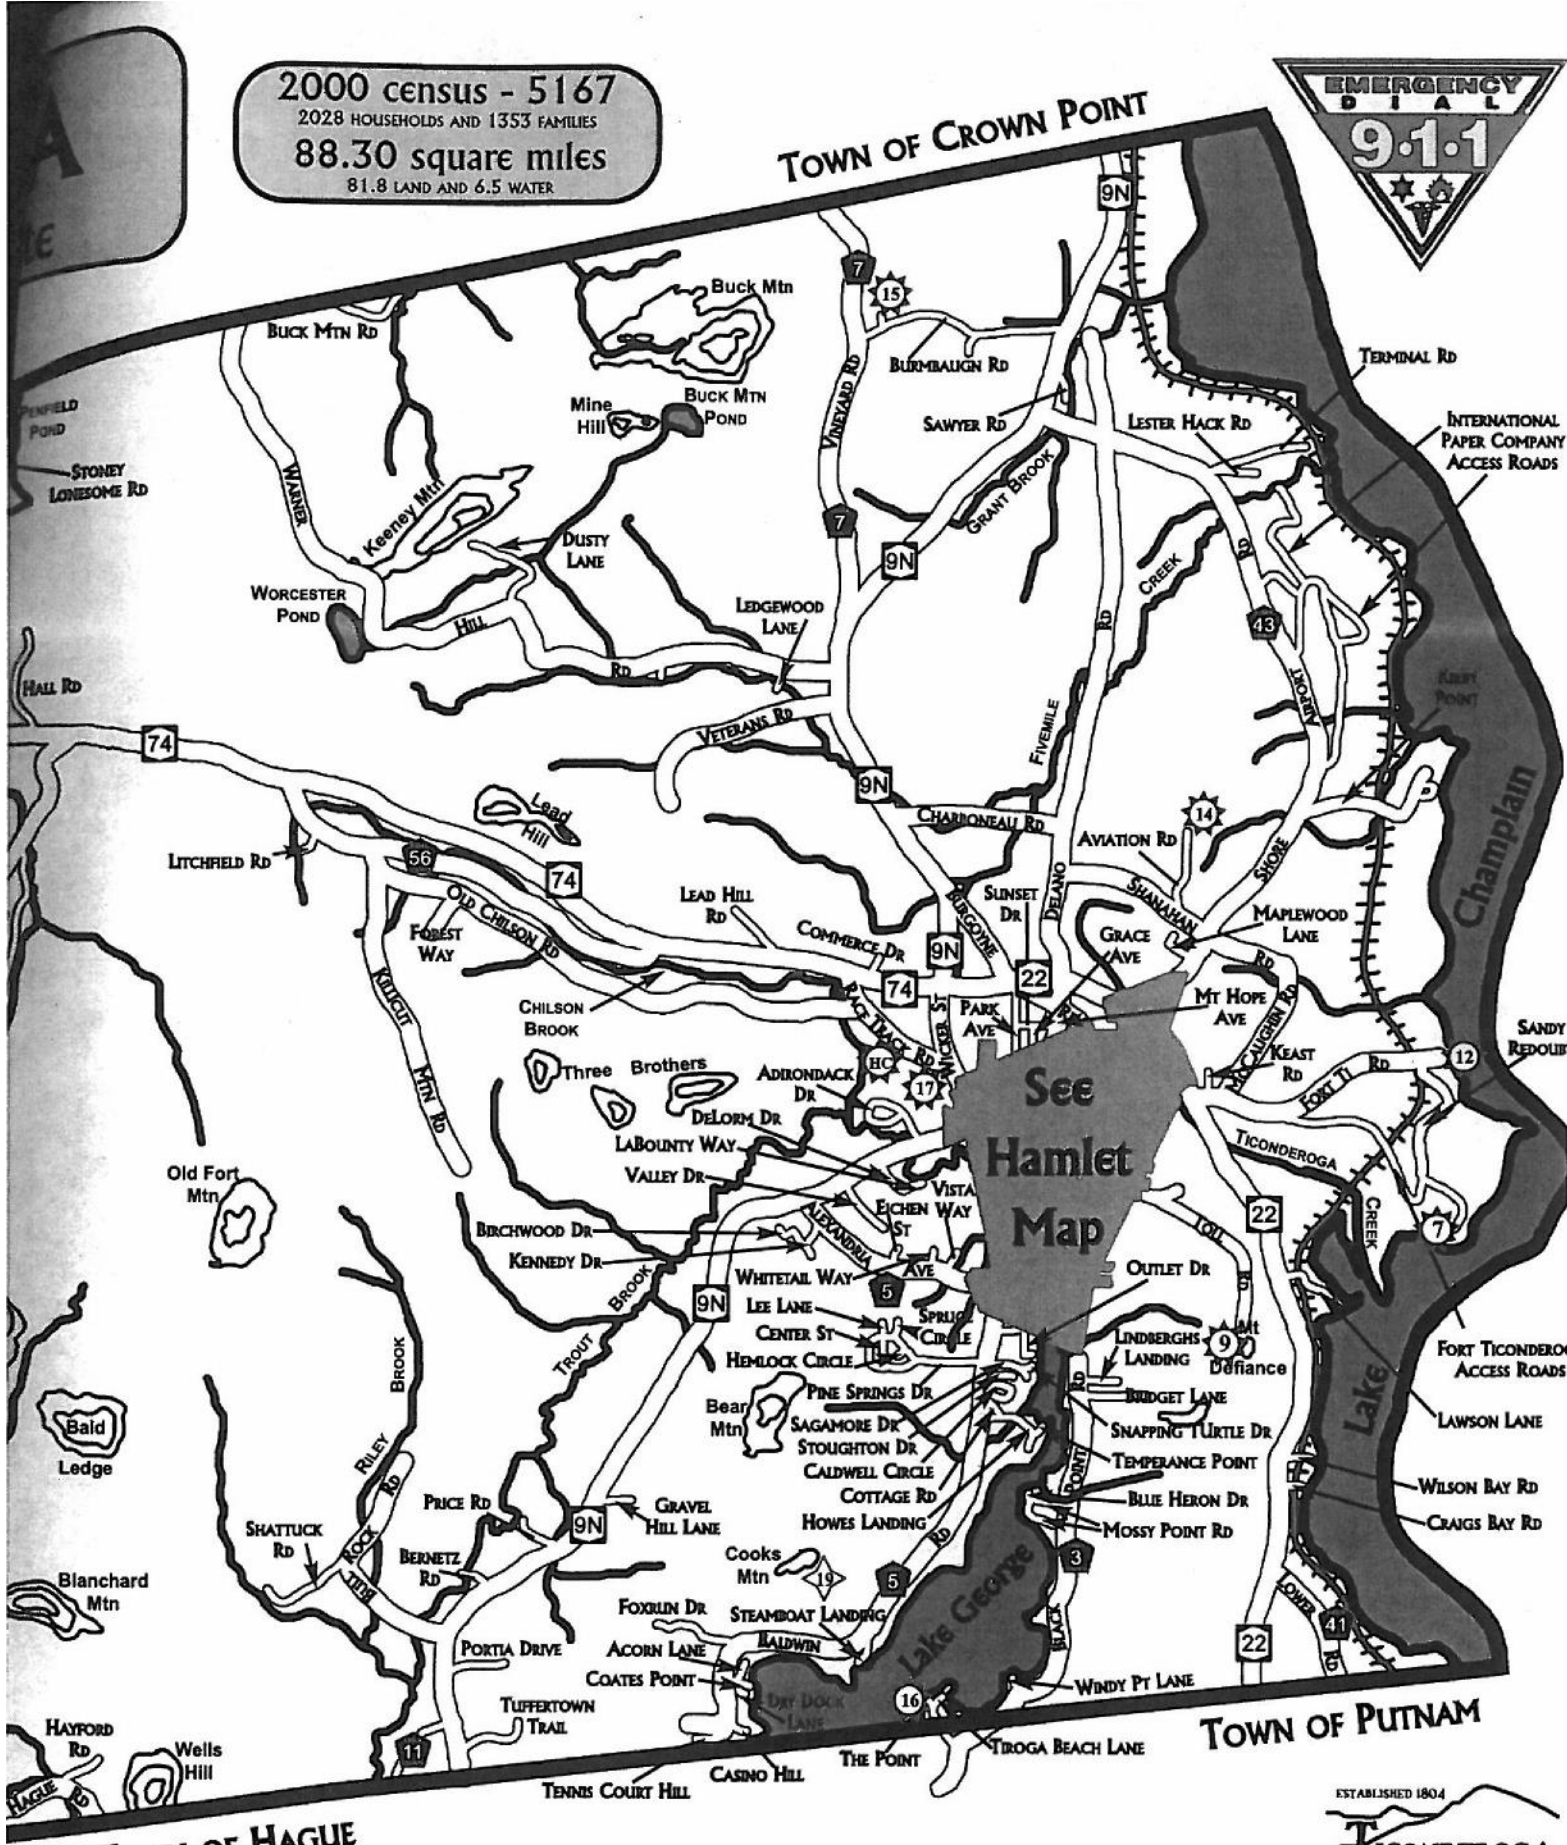

2000 census - 5167  
2028 HOUSEHOLDS AND 1353 FAMILIES  
88.30 square miles  
81.8 LAND AND 6.5 WATER

TOWN OF HAGUE

TOWN OF PUTNAM